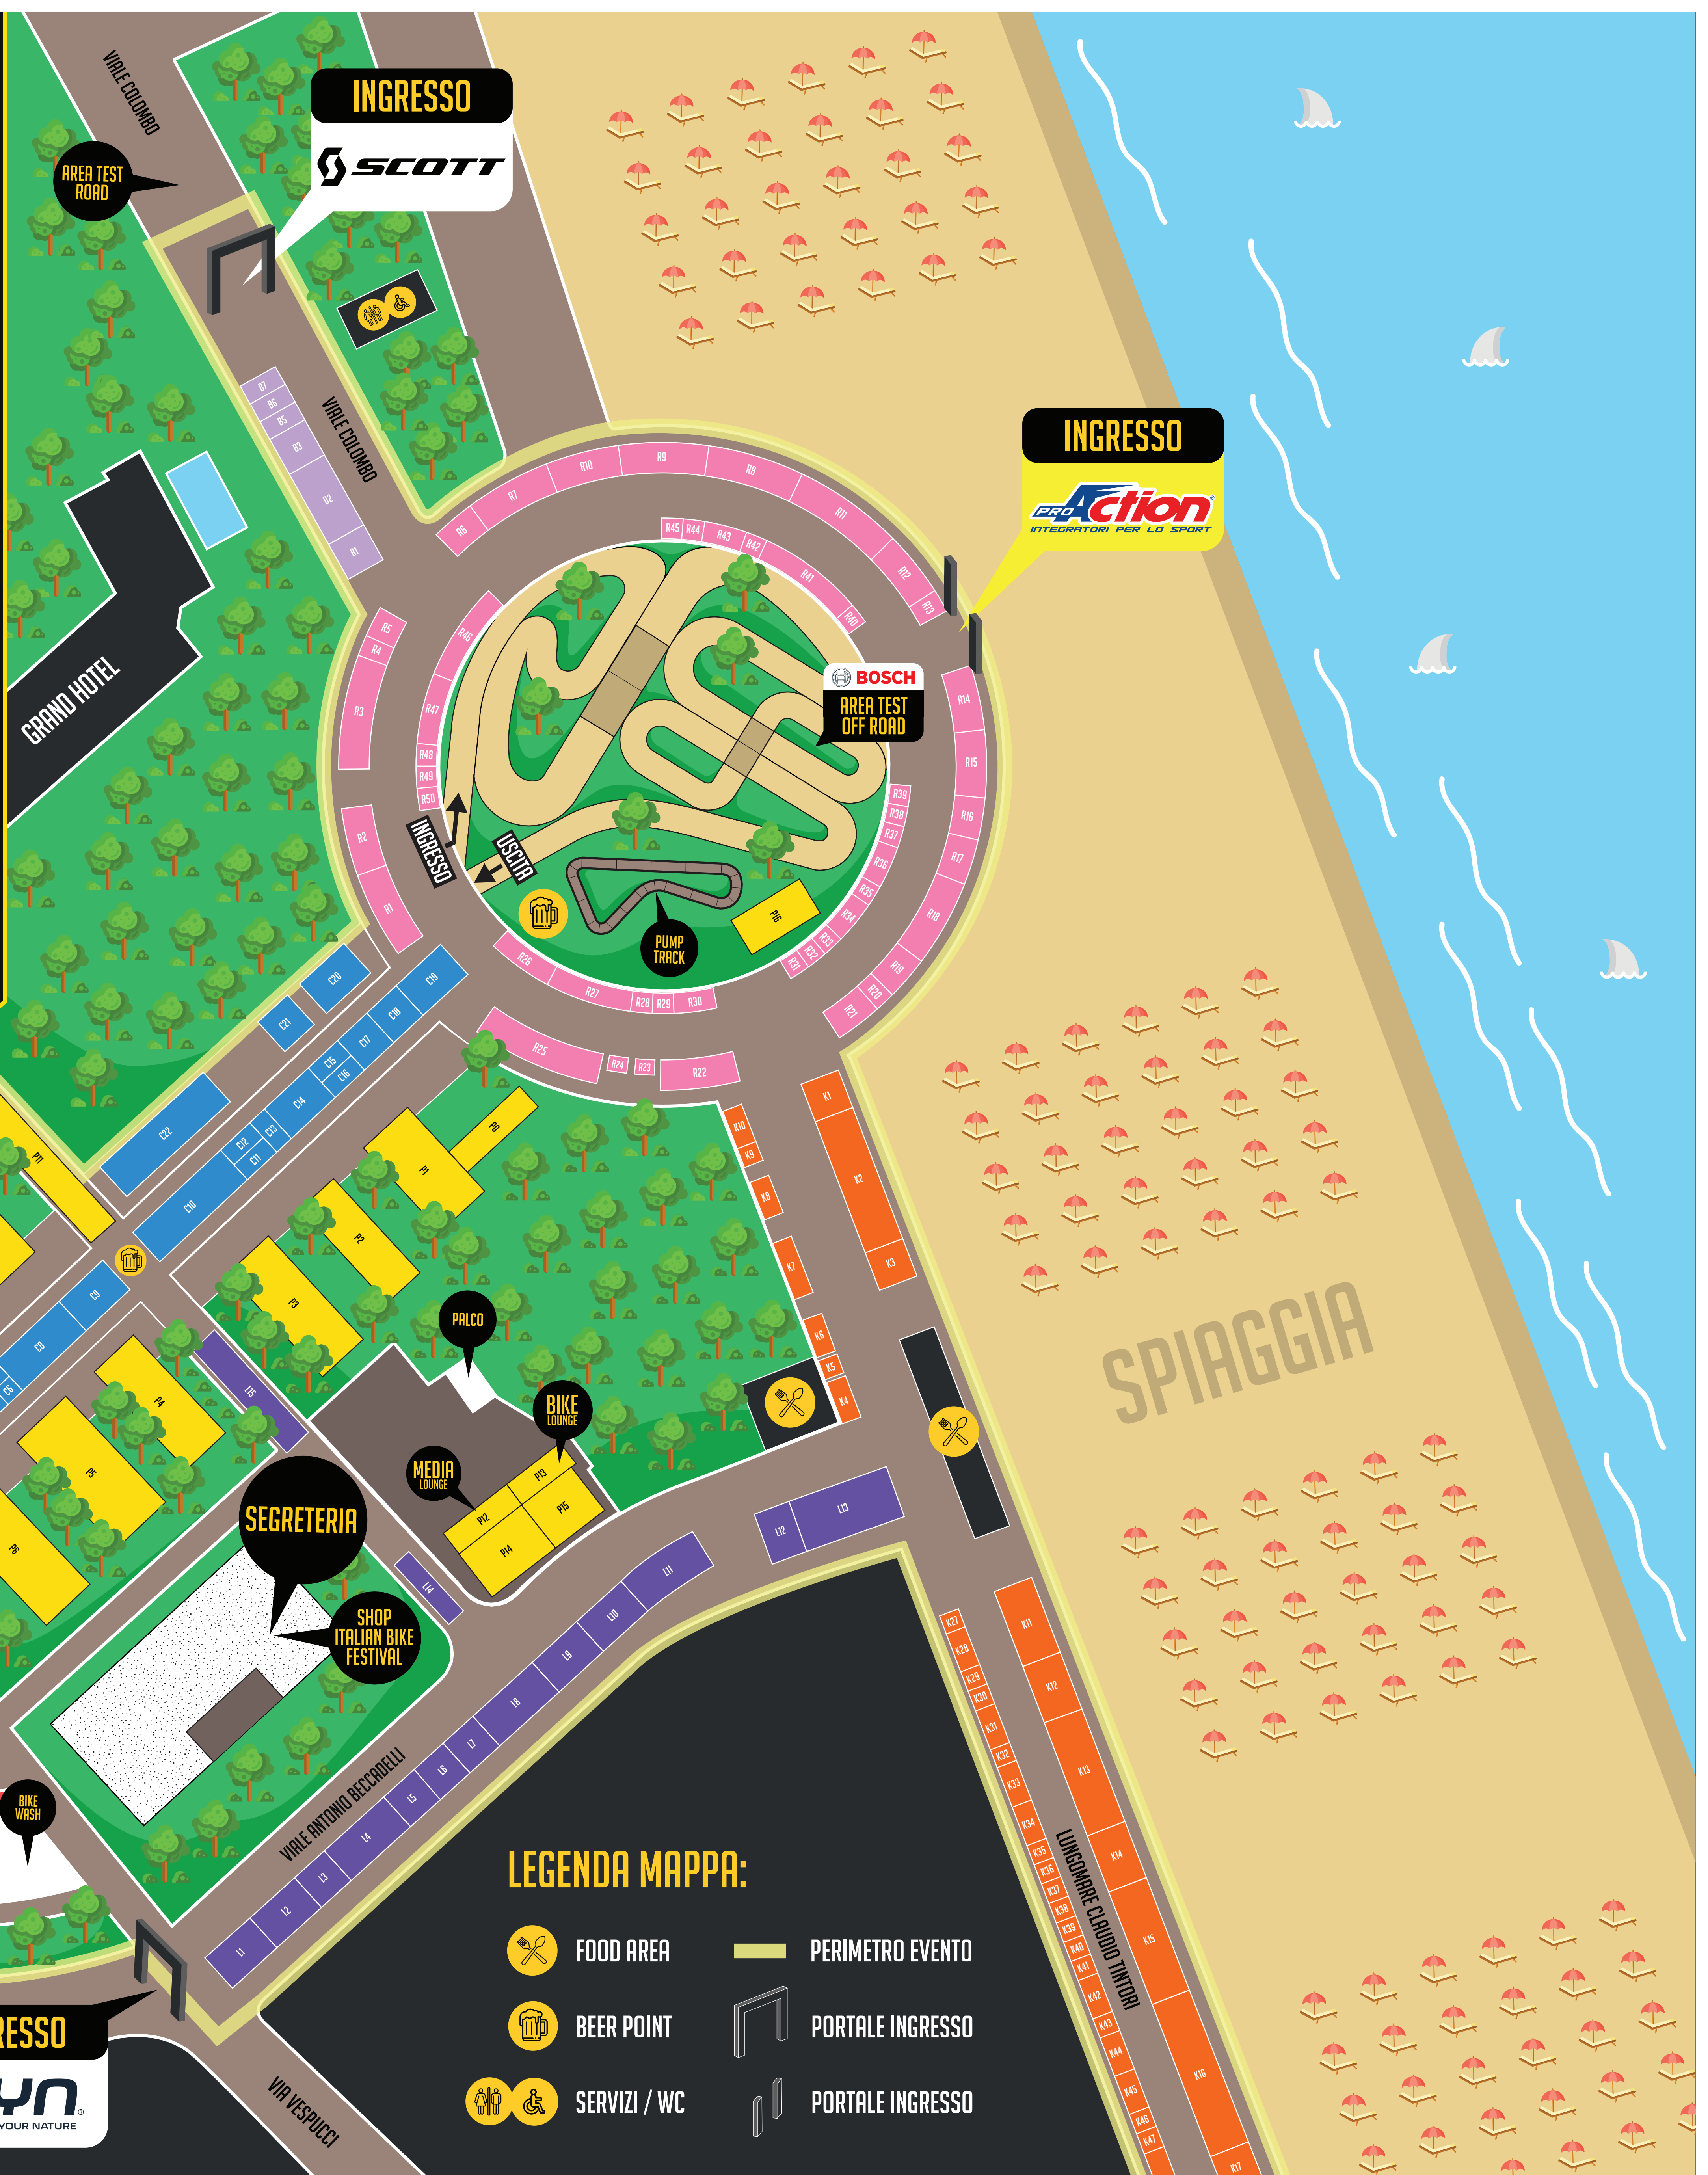

ITALIAN BIKE FESTIVAL

13-14-15 SETTEMBRE
RIMINI - PARCO FELLINI

Comune di Rimini

INGRESSO
SCOTT

INGRESSO
PROAction
INTEGRATORI PER LO SPORT

BOSCH
AREA TEST
OFF ROAD

SEGRETERIA
SHOP
ITALIAN BIKE
FESTIVAL

Tourism Village

LEGENDA MAPPA:

- FOOD AREA
- BEER POINT
- SERVIZI / WC
- PERIMETRO EVENTO
- PORTALE INGRESSO
- PORTALE INGRESSO

INGRESSO
SHIMANO

INGRESSO
UYN
UNLEASH YOUR NATURE

INGRESSO
CONWAY

- 100% L15
- *MFLN C14
- *STROMER R4
- *WATT K32
- 3T R34
- ABSOLUTBLACK L15
- ABUS L14
- ACSI CICLISMO K36
- ADRIATICA C20
- ALCHEMIST R35
- ALE R30
- ALPE CIMBARA BIKE P16
- ALPINA L15
- AMBASCiatori BIKE HOTEL TOURISM VILLAGE
- AMC L15
- ANDRONDA K9
- ANDREANI GROUP R10
- APACHE BICYCLES K28
- AREA 38 TOURISM VILLAGE
- ARMONY K1
- ASSOS K44
- ATHENA B2
- ATHENA L6
- AVEVO L3
- B-RACE C14
- B-URBAN C14
- BARBIERI K9
- BASSO R11
- BELL C14
- BERGAMONT R46
- BH C19
- BHOSS CYCLING L5
- BIANCHI P11
- BICI CLUB ITALIANO L4
- BIEMME K7
- BIKE AHEAD L3
- BIKEL C4
- BILLET FACTORY K8
- BIOTEX K3
- BIOVITA GROUP R47
- SITABRE K4
- BLACKBURN C14
- BULZ K23
- BANC C10
- BANC C14
- BONT CYCLING K41
- BOSCH R27
- BOTTICCHIA K20
- BRANIANI K3
- BREDA CICLI K16
- BRAND L10
- BRINKE R3
- BRINSE R7
- BS-BICSPORT L4
- BY SPORT TRIATHLON VILLAGE
- CAF SAN SEBASTIANO TOURISM VILLAGE
- CADIX C22
- CAMPANOLO K18
- CANNONALE P4
- CANYON L8
- CARAVEL BIKE HOTEL TOURISM VILLAGE

- CENTURION R22
- CERVELLO P7
- CHALLENGER BIKE & RUNNING K33
- CHIMPAZZE L15
- CICLI ELIOS P6
- CIPOLLINI P5
- CODE P6
- CONSORZIO OLTREPÒ MANTOVANO TOURISM VILLAGE
- CONWAY C17
- COODSPORT K17
- CRATONI R22
- CRANO K12
- CST R15
- CT - CICLOTURISMO L4
- CTK LIGHT R48
- DAMIL COMPONENTS K27
- DEDA ELEMENTI K16
- DMT P5
- DOLCI COLLI BIKE HOTEL TOURISM VILLAGE
- DOLMMEET P16
- DOLMOMICS R40
- DORY BIKE HOTEL TOURISM VILLAGE
- DUCATI R21
- E-BOOZ R23
- E-PLUS K37
- EBIKE EXPERIENCE TOURISM VILLAGE
- EDDY MERCKX R17
- EFFETTO MARIPOSA C7
- ELETTORBIKE R37
- ELITE L15
- ELVEDES R41
- EMOTION BIKE TOURISM VILLAGE
- ENDU K39
- ENDURA R14
- ENGOTEC R41
- ESCALATE K46
- ESPIC SPORT L11
- EVO COMPONENTS R42
- EVOLE PUMPTREK P16
- EVOLVE PUMPTREK K16
- EXOSTAR P4
- FABRIC P4
- FANTIC R9
- FANTIC RENT K49
- FELT L15
- FLYER L9
- FMA BIKE R12
- FODUS P7
- FONDIEST K21
- FORCELLINO CAMBIO K8
- FOX P15
- FAM BIKE R1
- FSR R7
- GALFER BIKE R44
- GAMBRINUS BIKE HOTEL TOURISM VILLAGE
- GARBARUK L3
- GARRELLI K10-B6
- GARMIN K10-B6
- GAZZEO FLASH K5
- GHOST P3
- GIAMA K6
- GIANT C22